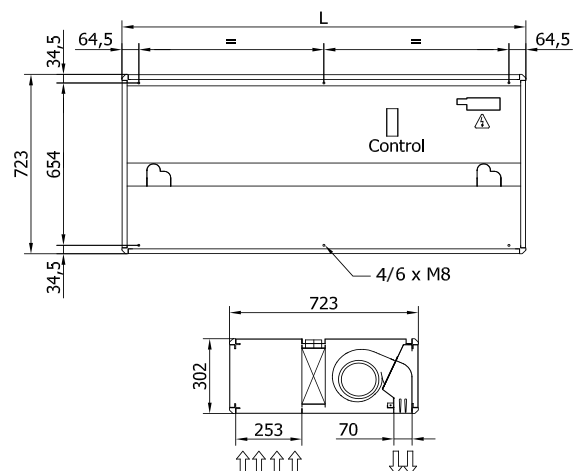

VP Inside ceiling surface mounting

VW Construction: see Windbox M-G dimensions