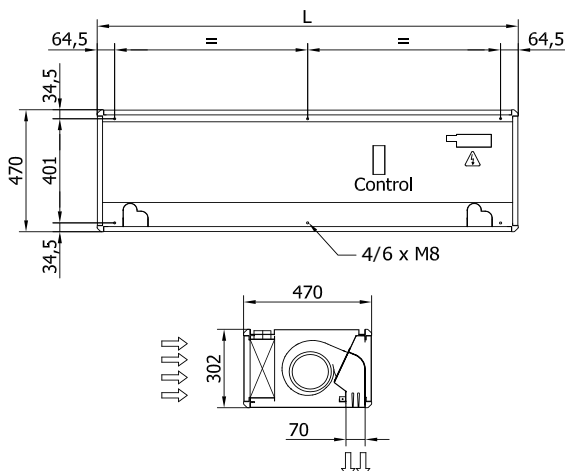

VP Free hanging mounting