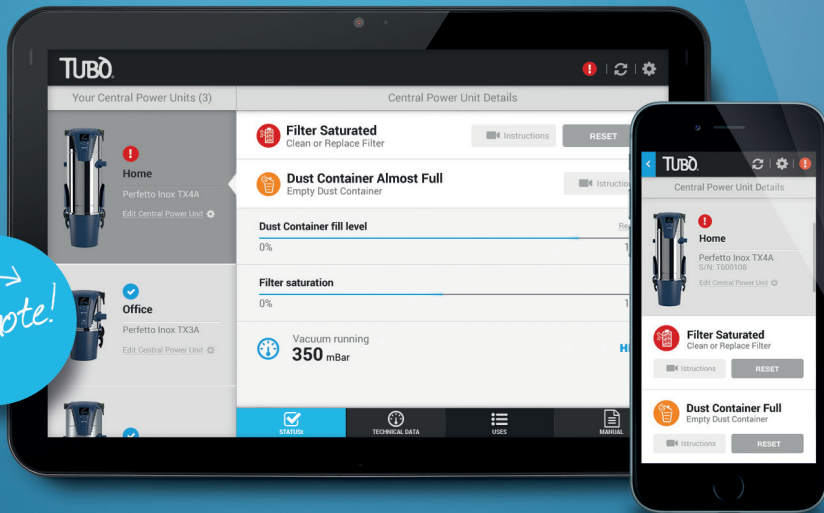

12:34

100 % 

My TUBO

TUBO, the first range of central vacuum units that can be remote-controlled from iOS and Android devices.

TUBO
the advanced vacuum system.

 **AERTECNICA**
think clean

TUBÒ, the first range of central vacuum units that can be remote-controlled from iOS and Android devices.

With the My Tubò App and the new **TUBÒ | Link (Cod. CMT820)** accessory, you will be able to monitor the situation of your central vacuum unit whenever you want. My Tubò has been designed so that you can easily reset and view all the main functions of your central TUBÒ* vacuum unit even remotely and from any location, using your iPhone, iPad or Android device. Perfect for anyone who is away from home but needs to have the situation under control. Download the My Tubò App and stay connected to your TUBÒ central vacuum unit!

REMOTE Control

Thanks to My Tubò you can receive notifications on the status of the central vacuum unit or on any problems encountered during its operation in real time. By adding the New TUBÒ | Link accessory (cod. CMT820) to your central vacuum unit*, your smartphone will double up as a handy remote control device.

With TUBÒ | LINK e My Tubò : Always Connected

All you need is our new **TUBÒ | Link device (Cod. CMT820)** and a Wi-Fi or remote connection and you will be able to monitor and reset your centralised TUBÒ vacuum system in real time, from any location and at any time. With this one simple accessory, the central vacuum units can be monitored and reset by remote control from your iPhone, iPad or Android device.