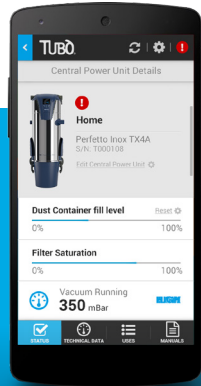

TUBÒ, the first range of central vacuum units that can be remote-controlled from iOS and Android devices.

With the My Tubò App and the new **TUBÒ | Link (Cod. CMT820)** accessory, you will be able to monitor the situation of your central vacuum unit whenever you want. My Tubò has been designed so that you can easily reset and view all the main functions of your central TUBÒ* vacuum unit even remotely and from any location, using your iPhone, iPad or Android device. Perfect for anyone who is away from home but needs to have the situation under control. Download the My Tubò App and stay connected to your TUBÒ central vacuum unit!

REMOTE Control

Thanks to My Tubò you can receive notifications on the status of the central vacuum unit or on any problems encountered during its operation in real time. By adding the New TUBÒ | Link accessory (cod. CMT820) to your central vacuum unit*, your smartphone will double up as a handy remote control device.

Usage History

My Tubò gives you total control by enabling you to rapidly view the usage history of your central TUBÒ vacuum unit.