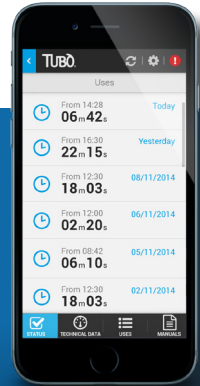

TUBÒ, the first range of central vacuum units that can be remote-controlled from iOS and Android devices.

With the My Tubò App and the new **TUBÒ | Link (Cod. CMT820)** accessory, you will be able to monitor the situation of your central vacuum unit whenever you want. My Tubò has been designed so that you can easily reset and view all the main functions of your central TUBÒ* vacuum unit even remotely and from any location, using your iPhone, iPad or Android device. Perfect for anyone who is away from home but needs to have the situation under control. Download the My Tubò App and stay connected to your TUBÒ central vacuum unit!

REMOTE Control

Thanks to My Tubò you can receive notifications on the status of the central vacuum unit or on any problems encountered during its operation in real time. By adding the New TUBÒ | Link accessory (cod. CMT820) to your central vacuum unit*, your smartphone will double up as a handy remote control device.

Usage History

My Tubò gives you total control by enabling you to rapidly view the usage history of your central TUBÒ vacuum unit.

**The Aertecnica central vacuum units which are compatible with the TUBÒ | Link are:
PERFETTO INOX TXA - PERFETTO TPA - PERFETTO TP - CLASSIC TC e X-PERT RT*

With TUBÒ | LINK e My Tubò : Always Connected

All you need is our new **TUBÒ | Link device (Cod. CMT820)** and a Wi-Fi or remote connection and you will be able to monitor and reset your centralised TUBÒ vacuum system in real time, from any location and at any time. With this one simple accessory, the central vacuum units can be monitored and reset by remote control from your iPhone, iPad or Android device.

Make your home a little smarter: Download My Tubò for free

www.tubolink.com